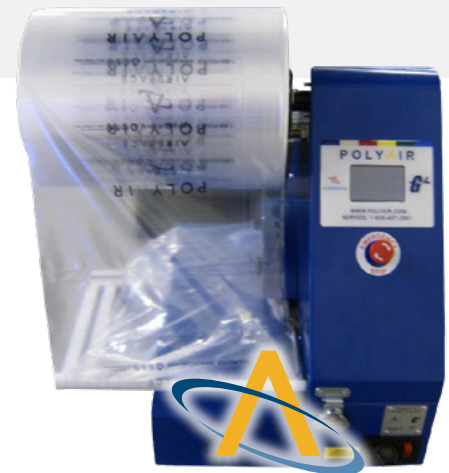

AIRSPACE G4

POLYAIR'S AIRSPACE FILM PROGRAM

- Engineered to deliver strength, durability and recyclability
- Several standard pillow sizes in both 8" and 10" widths and thickness options are readily available
- Industry leading custom film program that can meet specific protection and void-fill needs with a variety of film thickness and pillow size options
- Custom branded print program can deliver increased brand awareness and promotion

Custom one color print	Registered print on each pillow
Custom tinted films	Utilize color to align with branding profile
Custom pillow sizes	3" to 24" pillow sizes
Custom film thickness	0.75 mil to 1.8 mil

888-POLYAIR | polyair.com
(765-9247)